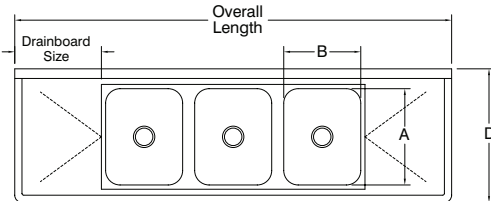

3 Compartment With 2 Drainboards Shown