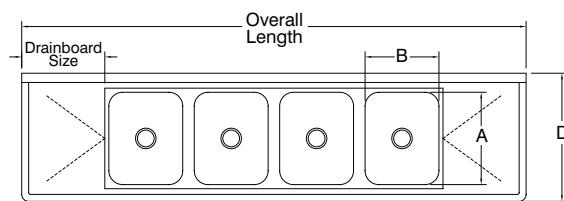

4 Compartment With 2 Drainboards Shown

BOWL SIZE	Overall Length	# Of Comp.	# Of Drbds.	Drbd. Size	Wt. (lbs.)	Recommended Use	MODEL #	A	B	C	D	V	W	X	Y	Z
16"x20"	25"	One	None	-	49	DISH SINKS	T9-1-24	20"	16"	14-1/8"	28"	38"	8"	12"	21"	42"
16"x20"	43"	One	One	18"	65	DISH SINKS	T9-1-24-18RorL	20"	16"	14-1/8"	28"	38"	8"	12"	21"	42"
16"x20"	54"	One	Two	18"	82	DISH SINKS	T9-1-24-18RL	20"	16"	14-1/8"	28"	38"	8"	12"	21"	42"
16"x20"	44"	Two	None	-	66	DISH SINKS	T9-2-36	20"	16"	14-1/8"	28"	38"	8"	12"	21"	42"
16"x20"	58"	Two	One	18"	72	DISH SINKS	T9-2-36-18RorL	20"	16"	14-1/8"	28"	38"	8"	12"	21"	42"
16"x20"	72"	Two	Two	18"	120	DISH SINKS	T9-2-36-18RL	20"	16"	14-1/8"	28"	38"	8"	12"	21"	42"
16"x20"	62"	Three	None	-	89	DISH SINKS	T9-3-54	20"	16"	14-1/8"	28"	38"	8"	12"	21"	42"
16"x20"	**77"	Three	One	18"	134	DISH SINKS	T9-3-54-18RorL	20"	16"	14-1/8"	28"	38"	8"	12"	21"	42"
16"x20"	91"	Three	Two	18"	168	DISH SINKS	T9-3-54-18RL	20"	16"	14-1/8"	28"	38"	8"	12"	21"	42"
16"x20"	103"	Three	Two		190	DISH SINKS	T9-3-54-24RL	20"	16"	14-1/8"	28"	38"	8"	12"	21"	42"
16"x20"	*110"	Four	Two	18"	195	DISH SINKS	T9-4-72-18RL	20"	16"	14-1/8"	28"	38"	8"	12"	21"	42"
20"x20"	29"	One	None	-	61	DISH SINKS	T9-21-20	20"	20"	14-1/8"	28"	38"	8"	12"	21"	42"
20"x20"	44"	One	One	18"	71	DISH SINKS	T9-21-20-18RorL	20"	20"	14-1/8"	28"	38"	8"	12"	21"	42"
20"x20"	81"	Two	Two	18"	132	DISH & POT SINKS	T9-22-40-18RL	20"	20"	14-1/8"	28"	38"	8"	12"	21"	42"
20"x20"	89"	Three	One	18"	150	DISH & POT SINKS	T9-23-60-18RorL	20"	20"	14-1/8"	28"	38"	8"	12"	21"	42"
20"x20"	103"	Three	Two	18"	175	DISH & POT SINKS	T9-23-60-18RL	20"	20"	14-1/8"	28"	38"	8"	12"	21"	42"
20"x20"	†115"	Three	Two	24"	232	DISH & POT SINKS	T9-23-60-24RLH	20"	20"	14-1/8"	28"	38"	8"	12"	21"	42"
18"x24"	109"	Three	Two	24"	262	POT SINK	T9-63-54-24RL	24"	18"	16-1/8"	32"	38"	8"	12"	21"	42"
20"x28"	103"	Three	Two	18"	270	PAN SINK	T9-83-60-18RL	28"	20"	18-1/8"	36"	38"	8"	12"	21"	42"

* Requires 2 Faucets

** Specify Drainboard Location

† 14" Deep Bowls