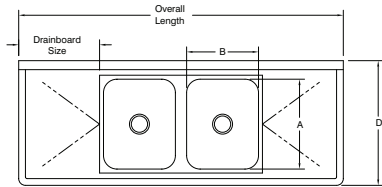

DIMENSIONS and SPECIFICATIONS

12" Water Level Accommodates Pot & Dish Applications

TOL Overall: ± .500" Interior: ± .250"

ALL DIMENSIONS ARE TYPICAL

1 Compartment Shown

2 Compartment With 2 Drainboards Shown