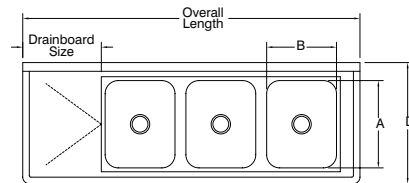

DIMENSIONS and SPECIFICATIONS

12" Water Level Accommodates Pot & Dish Applications

TOL Overall: ± .500" Interior: ± .250"

ALL DIMENSIONS ARE TYPICAL

1 Compartment Shown

2 Compartment With 2 Drainboards Shown