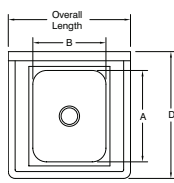

DIMENSIONS and SPECIFICATIONS

12" Water Level Accommodates Pot & Dish Applications

TOL Overall: ± .500" Interior: ± .250"

ALL DIMENSIONS ARE TYPICAL

1 Compartment Shown

2 Compartment With 2 Drainboards Shown