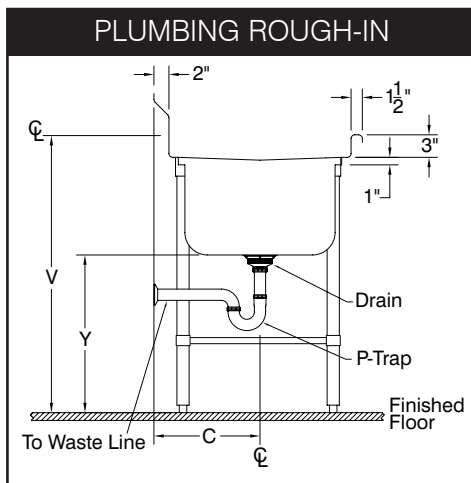

DIMENSIONS and SPECIFICATIONS

12" Water Level Accommodates Pot & Dish Applications

TOL Overall: ± .500" Interior: ± .250"

ALL DIMENSIONS ARE TYPICAL